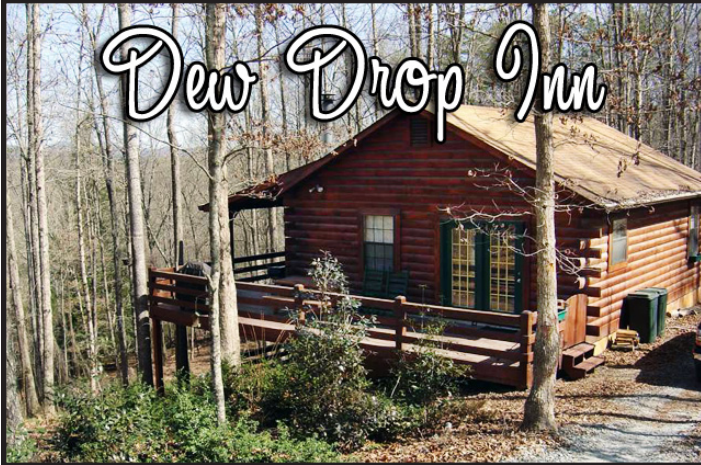

Dew Drop Inn

Dew Drop Inn sits nestled among the trees and offers beautiful mountain views.

2 bed / 2 bath / Sleeps 6 / Pet Friendly

Dew Drop Inn sits nestled among the trees and offers beautiful mountain views. If you'd like a peaceful moment, rock in one of the old time rocking chairs or bench swing on the upper deck and enjoy the fresh mountain air. Or melt into the hot tub and let life's problems float away. If you're craving some excitement, enjoy air hockey and numerous board games in the game room.

Dew Drop Inn is only minutes away from historical downtown Blue Ridge, with several shopping and antiquing opportunities. If you like adventure, be sure to check out the numerous hiking and biking trails of the area.